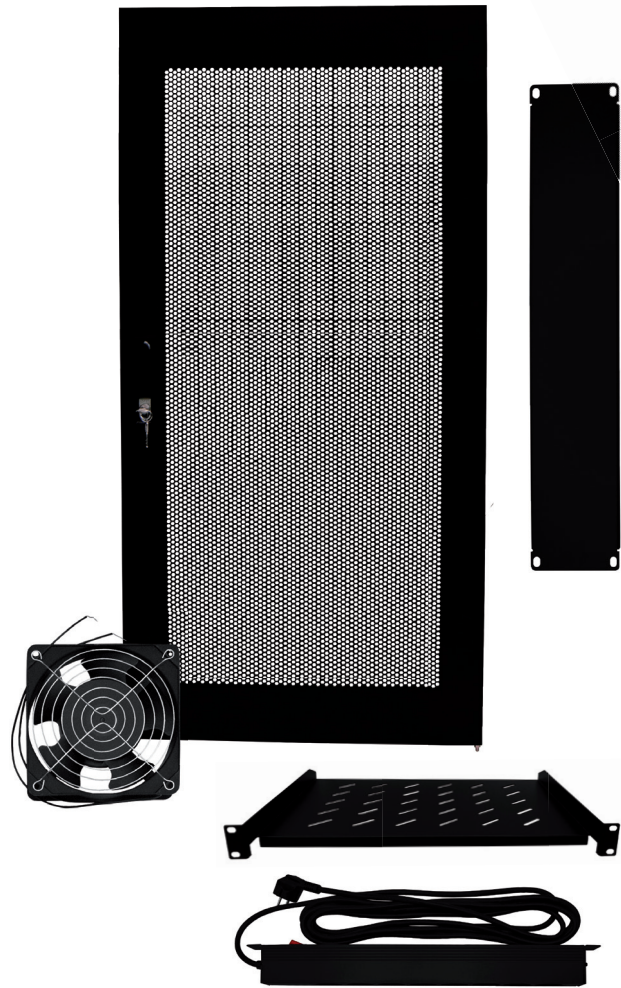

DEPTH OF 1000 MM
AVAILABLE IN HEIGHTS: 42 U

STYLISH BLACK FINISH
POWDER COATED RAL9004

Freestanding 19" racks

The freestanding 19" racks are equipped with a tinted safety glass front door and a metal back door. Both are supplied with a lock and two keys. The side panels can be easily removed due to the quick release system. If required the side panels can be locked as well (optional).

At the top and bottom of the rack preparations have been made for cable entry. The racks are shipped with castors and levellers for positioning and fans for extra cooling.

Wall Mount 19" racks

The wall mounted racks are also equipped with a tinted safety glass door and a lock with two keys is supplied. A L-rail set is provided with each wall mounted rack.

PRODUCTS AVAILABLE FROM STOCK
USUALLY MEANS NEXT DAY DELIVERY

DEPTH OF 450 MM
AVAILABLE IN HEIGHTS: 6, 9, 12 & 15 U

DEPTH OF 600 MM
AVAILABLE IN HEIGHTS: 6, 9, 12 & 15 U

STYLISH BLACK FINISH
POWDER COATED RAL9004

A lock with two keys is supplied.

Accessories

T-racks offers a variety of accessories for 19" racks. There are several accessories available for the wall mounted racks and for the freestanding racks. Products like 19" drawers, (vented) blank panels and sliding shelves are a couple of examples of the T-racks 19" accessories.